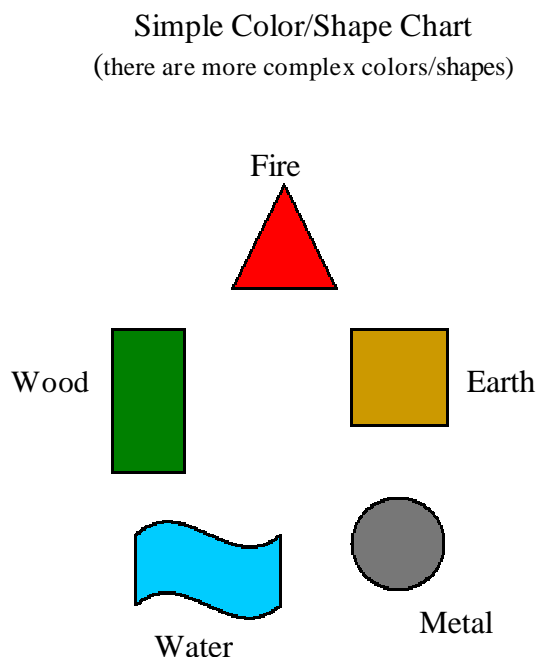

Feng Shui

Dr. Lisa's Breakfast Nook: Design with Feng Shui Principle

Feng Shui originates in China and has over 3000 years of history. Feng Shui is very complex. To make it simple, it explains the flow of energy in nature. The nature elements which Feng Shui applies are Wood, Fire, Earth, Metal, and Water. Those elements are placed in nine sections. Those nine sections in a map is called Bagua map. Each section in the Bagua map has its represented colors, shapes, and life events. By applying the colors, shapes, textures, or objects of the element, we can enhance the flow of energy in living spaces. Chi, the Chinese word for energy, is the basics of living and living environments.

As the symbol of Feng Shui shows balance and harmony are important factors. White area represents Yang. Black area represents Yin. Yang represents masculine, sun, or activity while Yin represents feminine, moon, or resting. Our lives are all interconnected such as Yang part has Yin inside and vice versa, and constantly moving.

The Bagua map can be complicated if one gets into deeper meaning. For Dr. Lisa's breakfast nook, a Bagua map with simple five elements is used.

The shapes and colors of the five elements, Wood, Fire, Earth, Metal, and Water represent are drawn below. The Bagua map shows placement of the five elements.