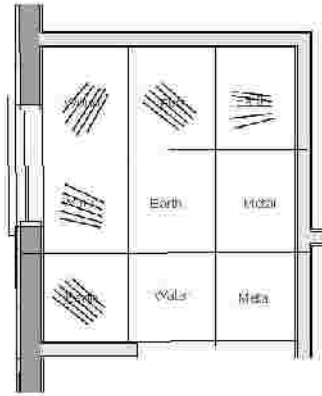

Design areas

Based on the current placement of the cabinet, window, and wiring, the design areas are shown with lines.

Design areas shown with the lines